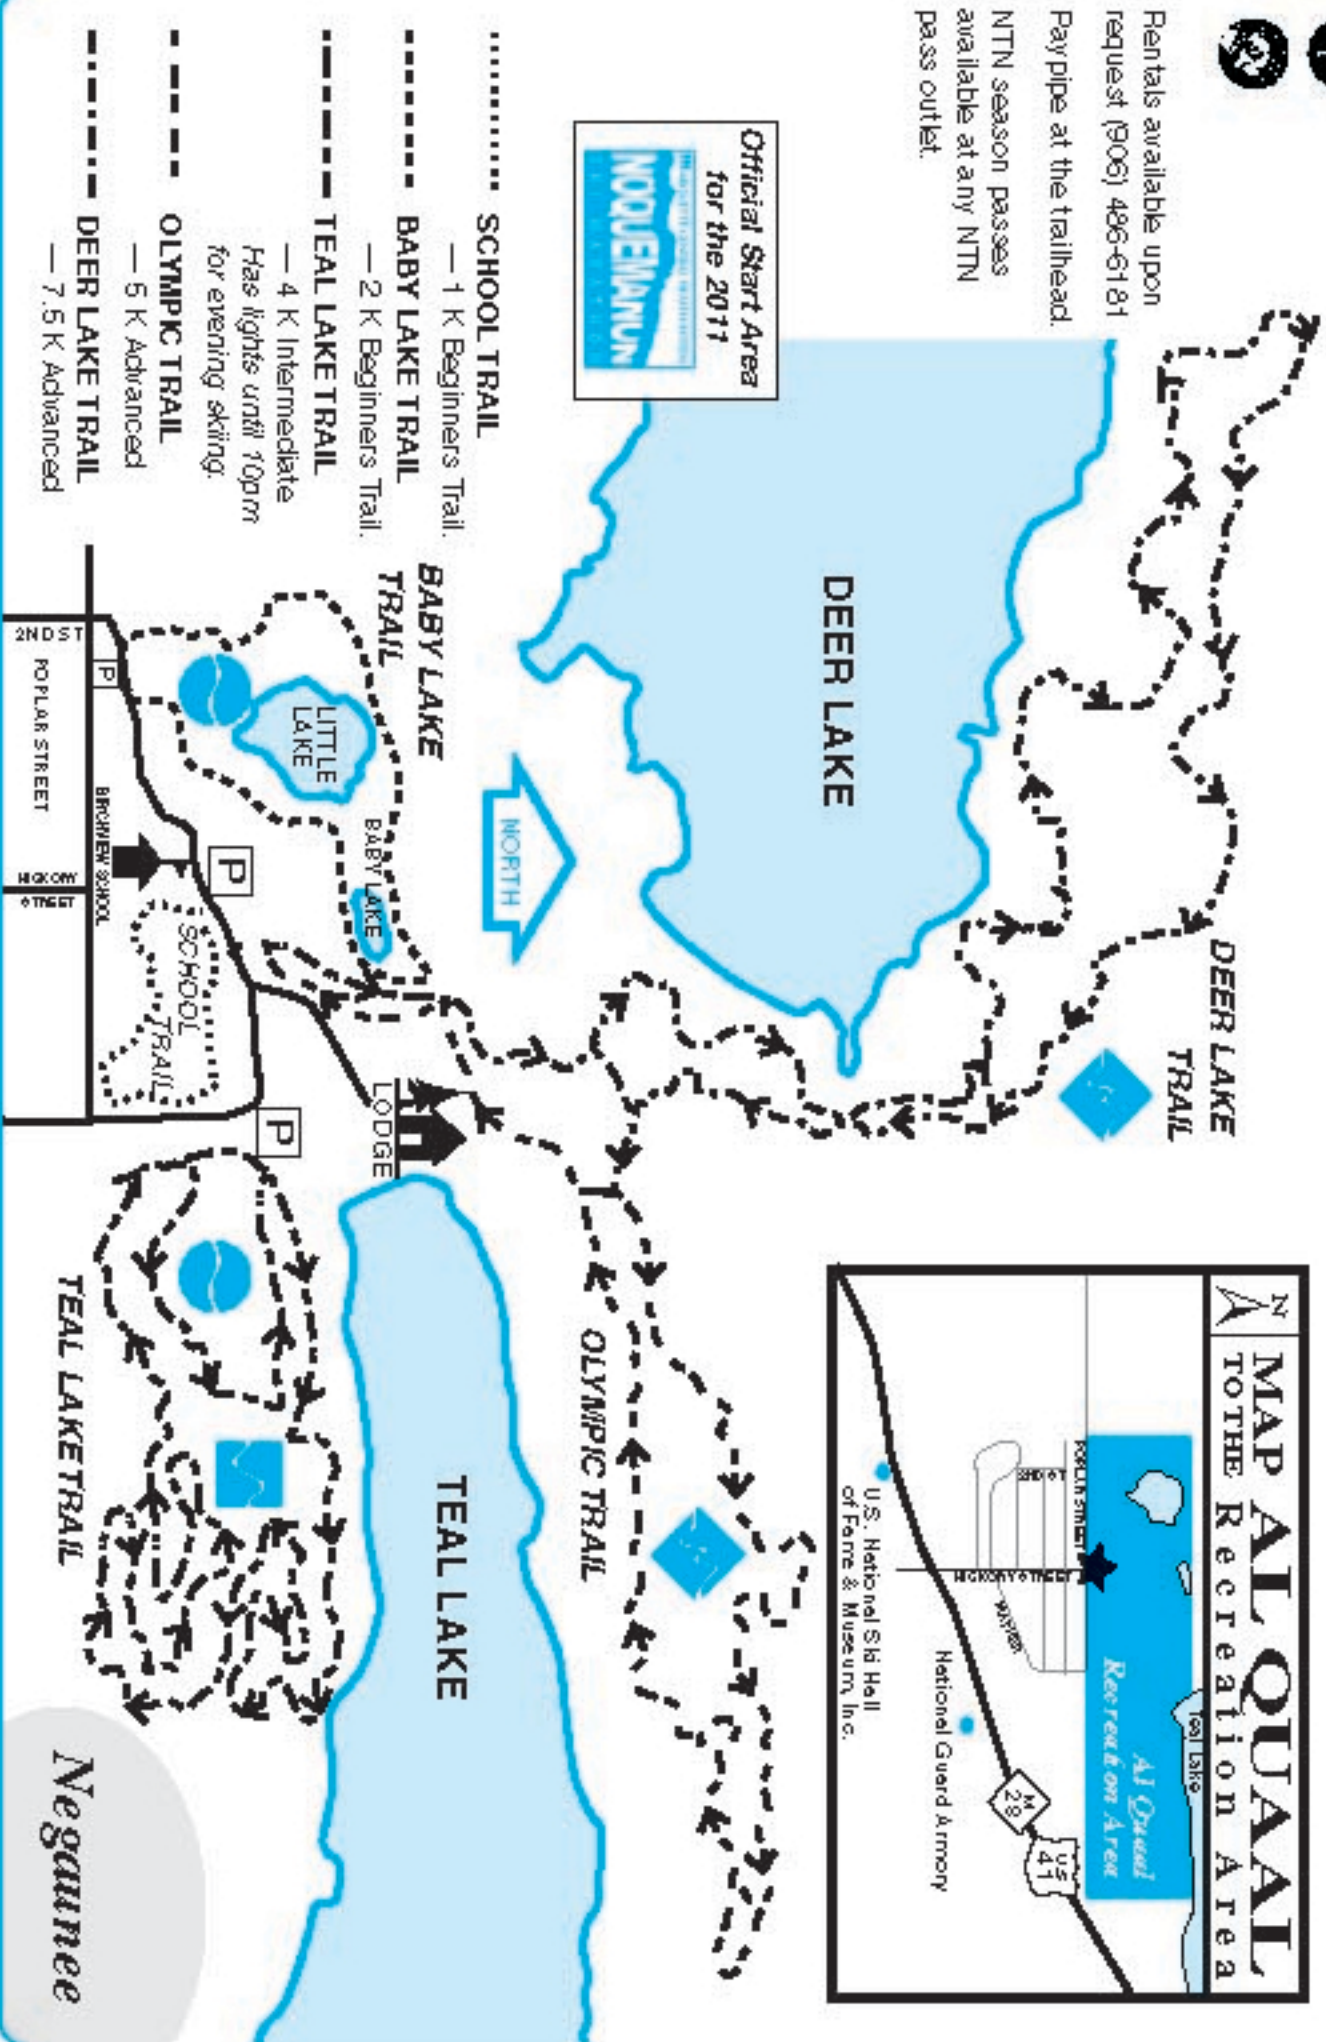

AL QUAAAL RECREATION AREA

Ishpeming, Michigan

CALL FOR TRAIL INFO: Cemetery/Parks Office (906) 486-6181 Mon-Fri 7-3 pm

Rentals available upon request (906) 486-6181

Pay pipe at the trailhead.

NTN season passes available at any NTN pass outlet.

Official Start Area for the 2011 NOUQUEMMUN

Nequamme